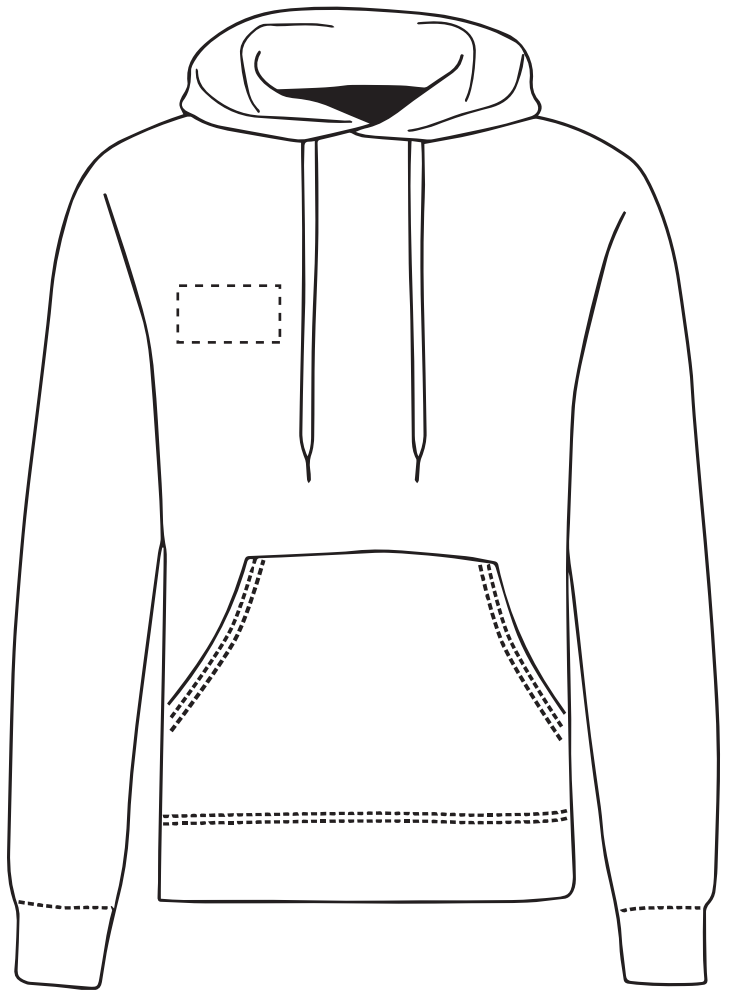

Your Ref:
Our Ref:

Quantity:
Version: 1

Product Code:HF0002
Product Colour:White

PRINTING CONCERNS: PRINT MAY DISCOLOUR

PRODUCT INFO: DUE TO THE NATURE OF THE PRODUCT THE PRINT POSITION MAY VARY BY 2 - 3 MM

Madeira Thread Colours

The dashed line is to demonstrate print area and will not appear on your printed item

- Colour 1
- Colour 1
- Colour 1
- Colour 1

ARTWORK SCALE 15%

Product Image for visualisation
- colours may vary

ARTWORK SCALE 100%
Max print area 90mm x 50mm

To proceed, please approve visual via the online system.

PLEASE NOTE:

- All colours including print and product are for visual purposes only and should not be regarded as the actual colour of the product and print.
- Some products may vary from batch to batch and may differ from previous orders.
- The colour and texture of a product can also have an effect on the final print colour.
- By approving this order we accept that you understand these terms.

This item is available in the following colours:

ARTWORK SCALE 100%

Max print area 120mm x 70mm